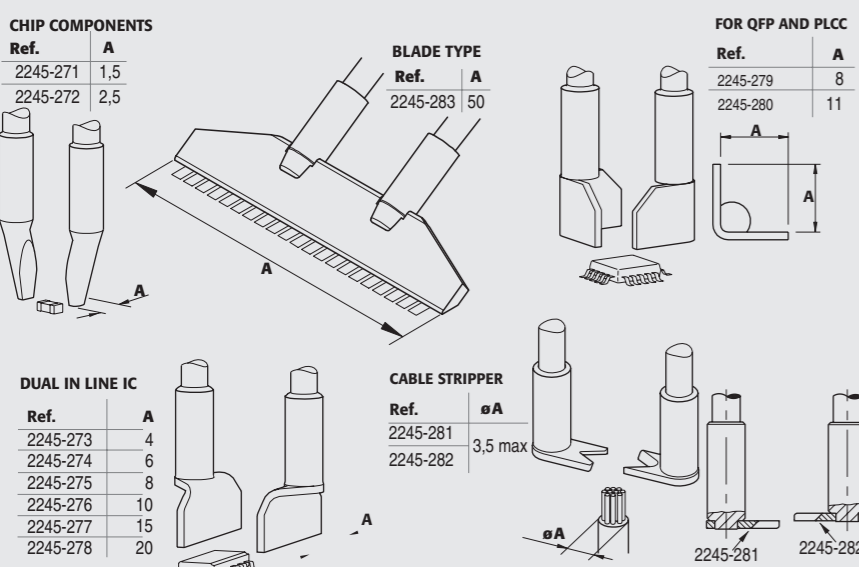

2210

Soldering cartridges

2245

Desoldering cartridges

2245 extended life cartridges

*Cartridges with a total length of 20mm longer than the normal ones.

PA 4200 tweezer

PA 1200 micro tweezer

4700 cartridges

2500 solder feed extended life cartridges

AP 1300 solder feed extended life cartridges

Scale 1:1 - 000XXXX /0607 - 12/06/2007

DESOLDERING TIPS