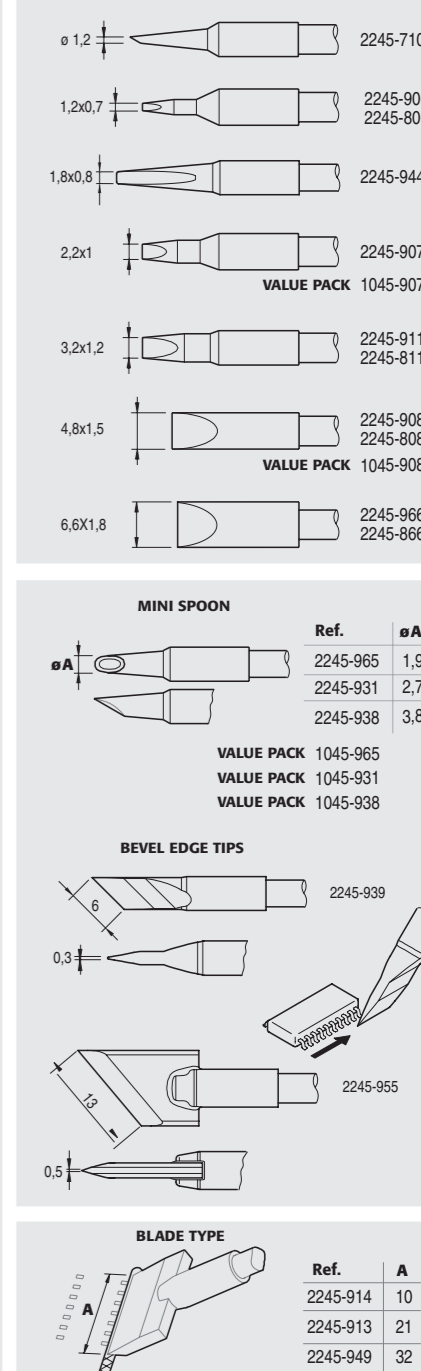

2210

Soldering cartridges

2245

Desoldering cartridges

2245 extended life cartridges

*Cartridges with a total length of 20mm longer than the normal ones.

PA 4200 tweezer

PA 1200 micro tweezer

4700 cartridges

2500 solder feed extended life cartridges

AP 1300 solder feed extended life cartridges

Scale 1:1 - 000XXXX /0607 - 12/06/2007

DESOLDERING TIPS