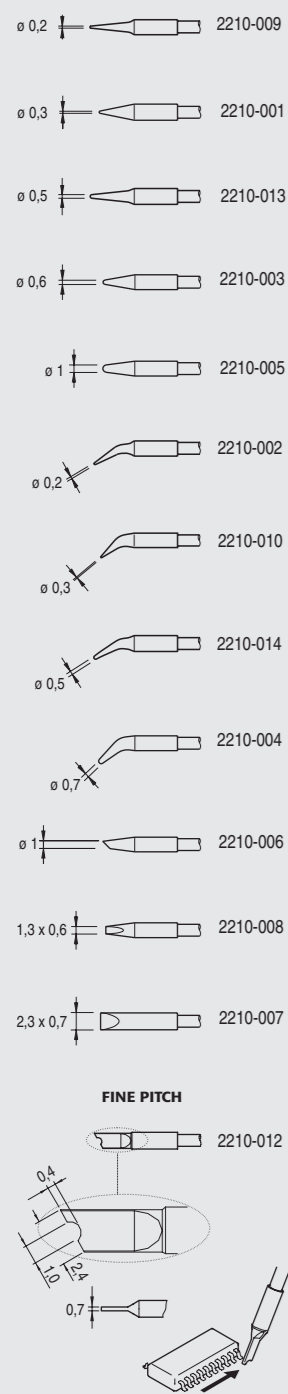

2210

Soldering cartridges

2245

Desoldering cartridges

2245 extended life cartridges

*Cartridges with a total length of 20mm longer than the normal ones.

PA 4200 tweezer

PA 1200 micro tweezer

4700 cartridges

2500 solder feed extended life cartridges

AP 1300 solder feed extended life cartridges

Scale 1:1 - 000XXXX /0607 - 12/06/2007

DESOLDERING TIPS