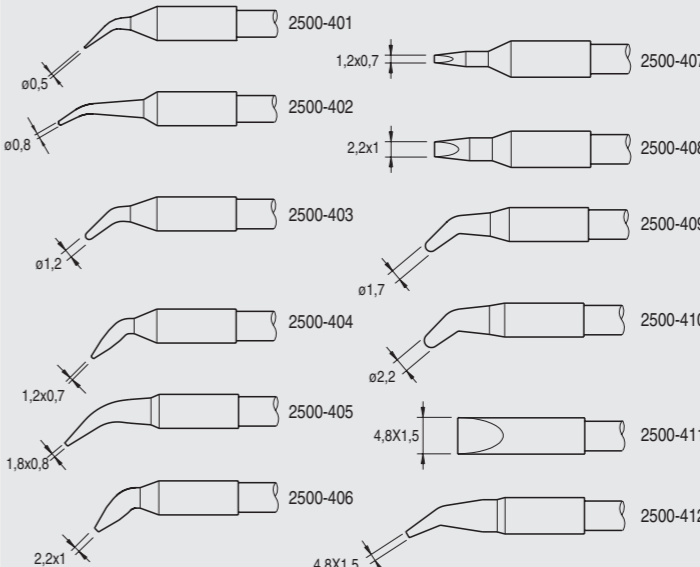

2210

Soldering cartridges

2245

Desoldering cartridges

2245 extended life cartridges

*Cartridges with a total length of 20mm longer than the normal ones.

PA 4200 tweezer

PA 1200 micro tweezer

4700 cartridges

2500 solder feed extended life cartridges

AP 1300 solder feed extended life cartridges

Scale 1:1 - 000XXXX /0607 - 12/06/2007

DESOLDERING TIPS