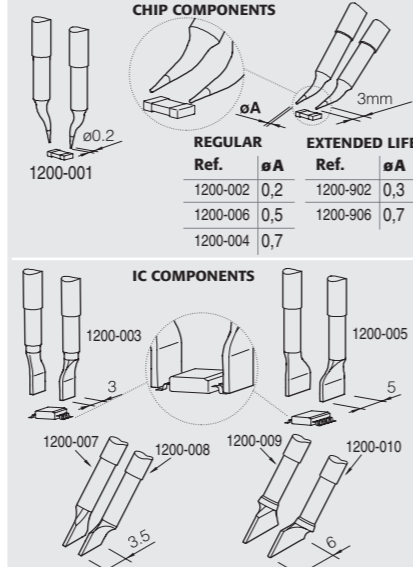

2210

Soldering cartridges

2245

Desoldering cartridges

2245 extended life cartridges

*Cartridges with a total length of 20mm longer than the normal ones.

PA 4200 tweezer

PA 1200 micro tweezer

4700 cartridges

2500 solder feed extended life cartridges

AP 1300 solder feed extended life cartridges

Scale 1:1 - 000XXXX /0607 - 12/06/2007

DESOLDERING TIPS