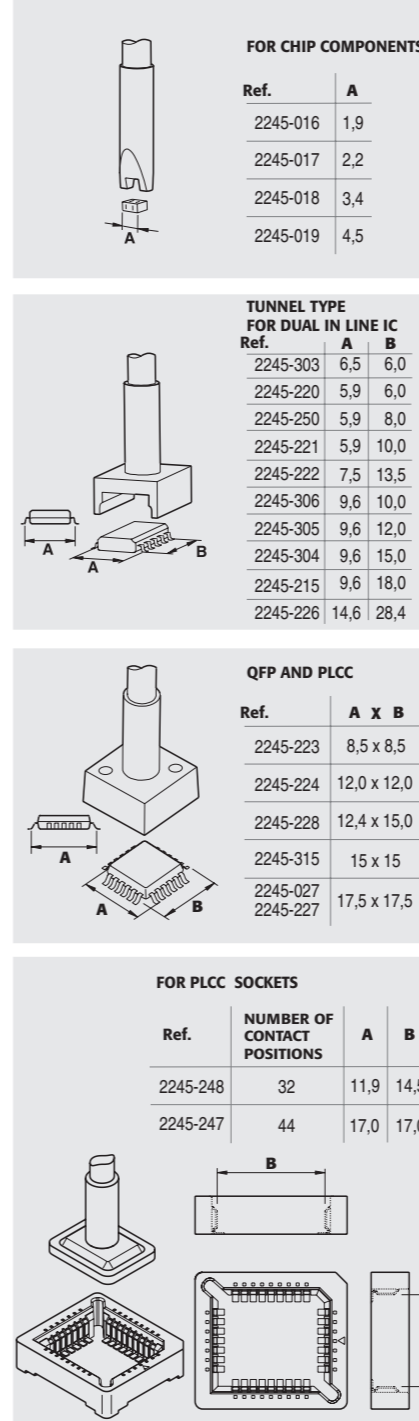

2210

Soldering cartridges

2245

Desoldering cartridges

2245 extended life cartridges

*Cartridges with a total length of 20mm longer than the normal ones.

PA 4200 tweezer

PA 1200 micro tweezer

4700 cartridges

2500 solder feed extended life cartridges

AP 1300 solder feed extended life cartridges

Scale 1:1 - 000XXXX /0607 - 12/06/2007

DESOLDERING TIPS