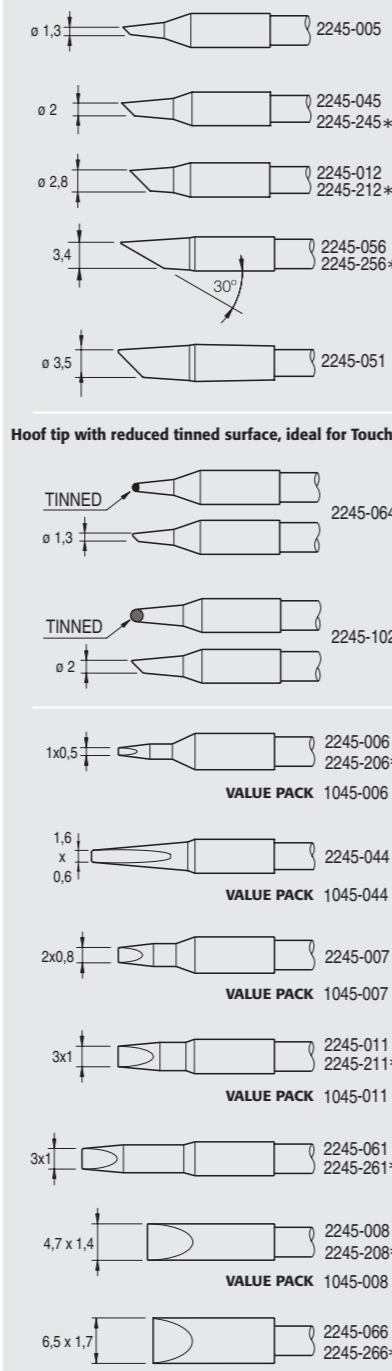

2210

Soldering cartridges

2245

Desoldering cartridges

2245 extended life cartridges

*Cartridges with a total length of 20mm longer than the normal ones.

PA 4200 tweezer

PA 1200 micro tweezer

4700 cartridges

2500 solder feed extended life cartridges

AP 1300 solder feed extended life cartridges

Scale 1:1 - 000XXXX /0607 - 12/06/2007

DESOLDERING TIPS