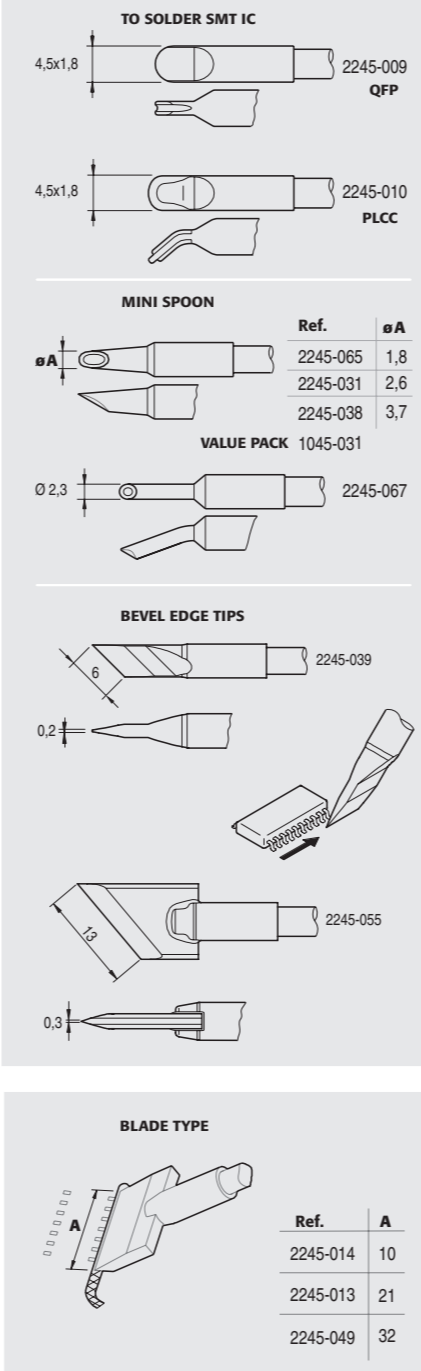

2210

Soldering cartridges

2245

Desoldering cartridges

2245 extended life cartridges

*Cartridges with a total length of 20mm longer than the normal ones.

PA 4200 tweezer

PA 1200 micro tweezer

4700 cartridges

2500 solder feed extended life cartridges

AP 1300 solder feed extended life cartridges

Scale 1:1 - 000XXXX /0607 - 12/06/2007

DESOLDERING TIPS