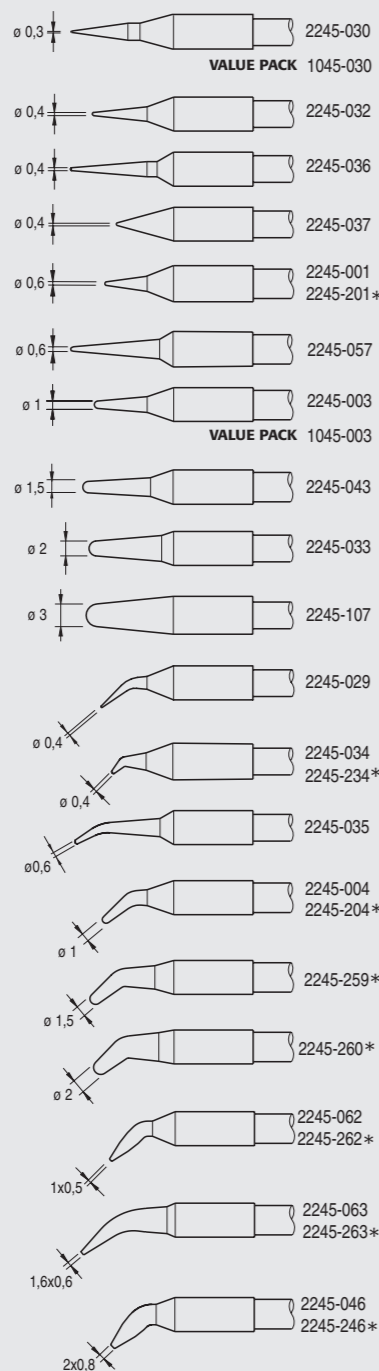

2210

Soldering cartridges

2245

Desoldering cartridges

2245 extended life cartridges

*Cartridges with a total length of 20mm longer than the normal ones.

PA 4200 tweezer

PA 1200 micro tweezer

4700 cartridges

2500 solder feed extended life cartridges

AP 1300 solder feed extended life cartridges

Scale 1:1 - 000XXXX /0607 - 12/06/2007

DESOLDERING TIPS