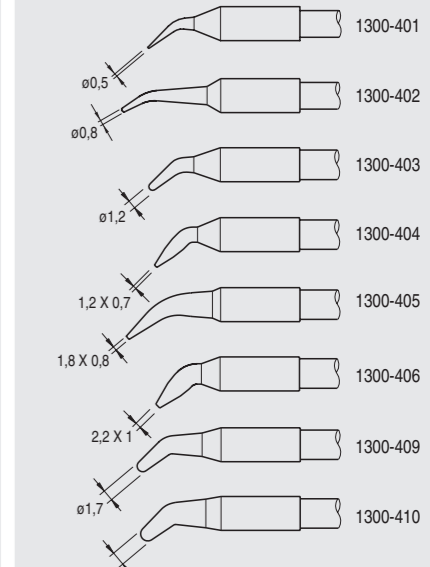

2210

Soldering cartridges

2245

Desoldering cartridges

2245 extended life cartridges

*Cartridges with a total length of 20mm longer than the normal ones.

PA 4200 tweezer

PA 1200 micro tweezer

4700 cartridges

2500 solder feed extended life cartridges

AP 1300 solder feed extended life cartridges

Scale 1:1 - 000XXXX /0607 - 12/06/2007

DESOLDERING TIPS