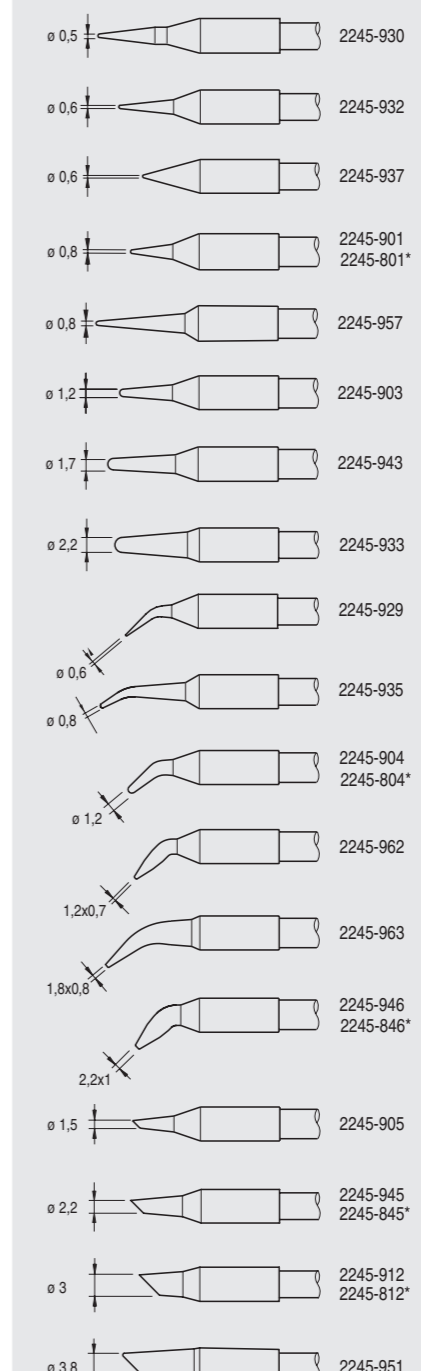

2210

Soldering cartridges

2245

Desoldering cartridges

2245 extended life cartridges

*Cartridges with a total length of 20mm longer than the normal ones.

PA 4200 tweezer

PA 1200 micro tweezer

4700 cartridges

2500 solder feed extended life cartridges

AP 1300 solder feed extended life cartridges

Scale 1:1 - 000XXXX /0607 - 12/06/2007

DESOLDERING TIPS