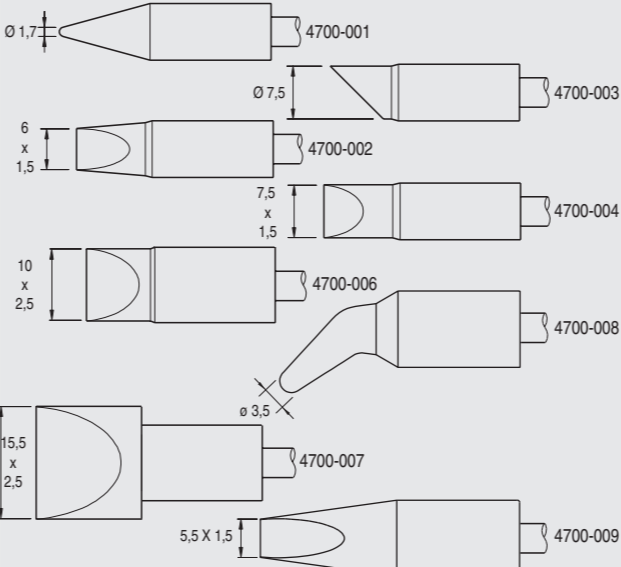

2210

Soldering cartridges

2245

Desoldering cartridges

2245 extended life cartridges

*Cartridges with a total length of 20mm longer than the normal ones.

PA 4200 tweezer

PA 1200 micro tweezer

4700 cartridges

2500 solder feed extended life cartridges

AP 1300 solder feed extended life cartridges

Scale 1:1 - 000XXXX /0607 - 12/06/2007

DESOLDERING TIPS